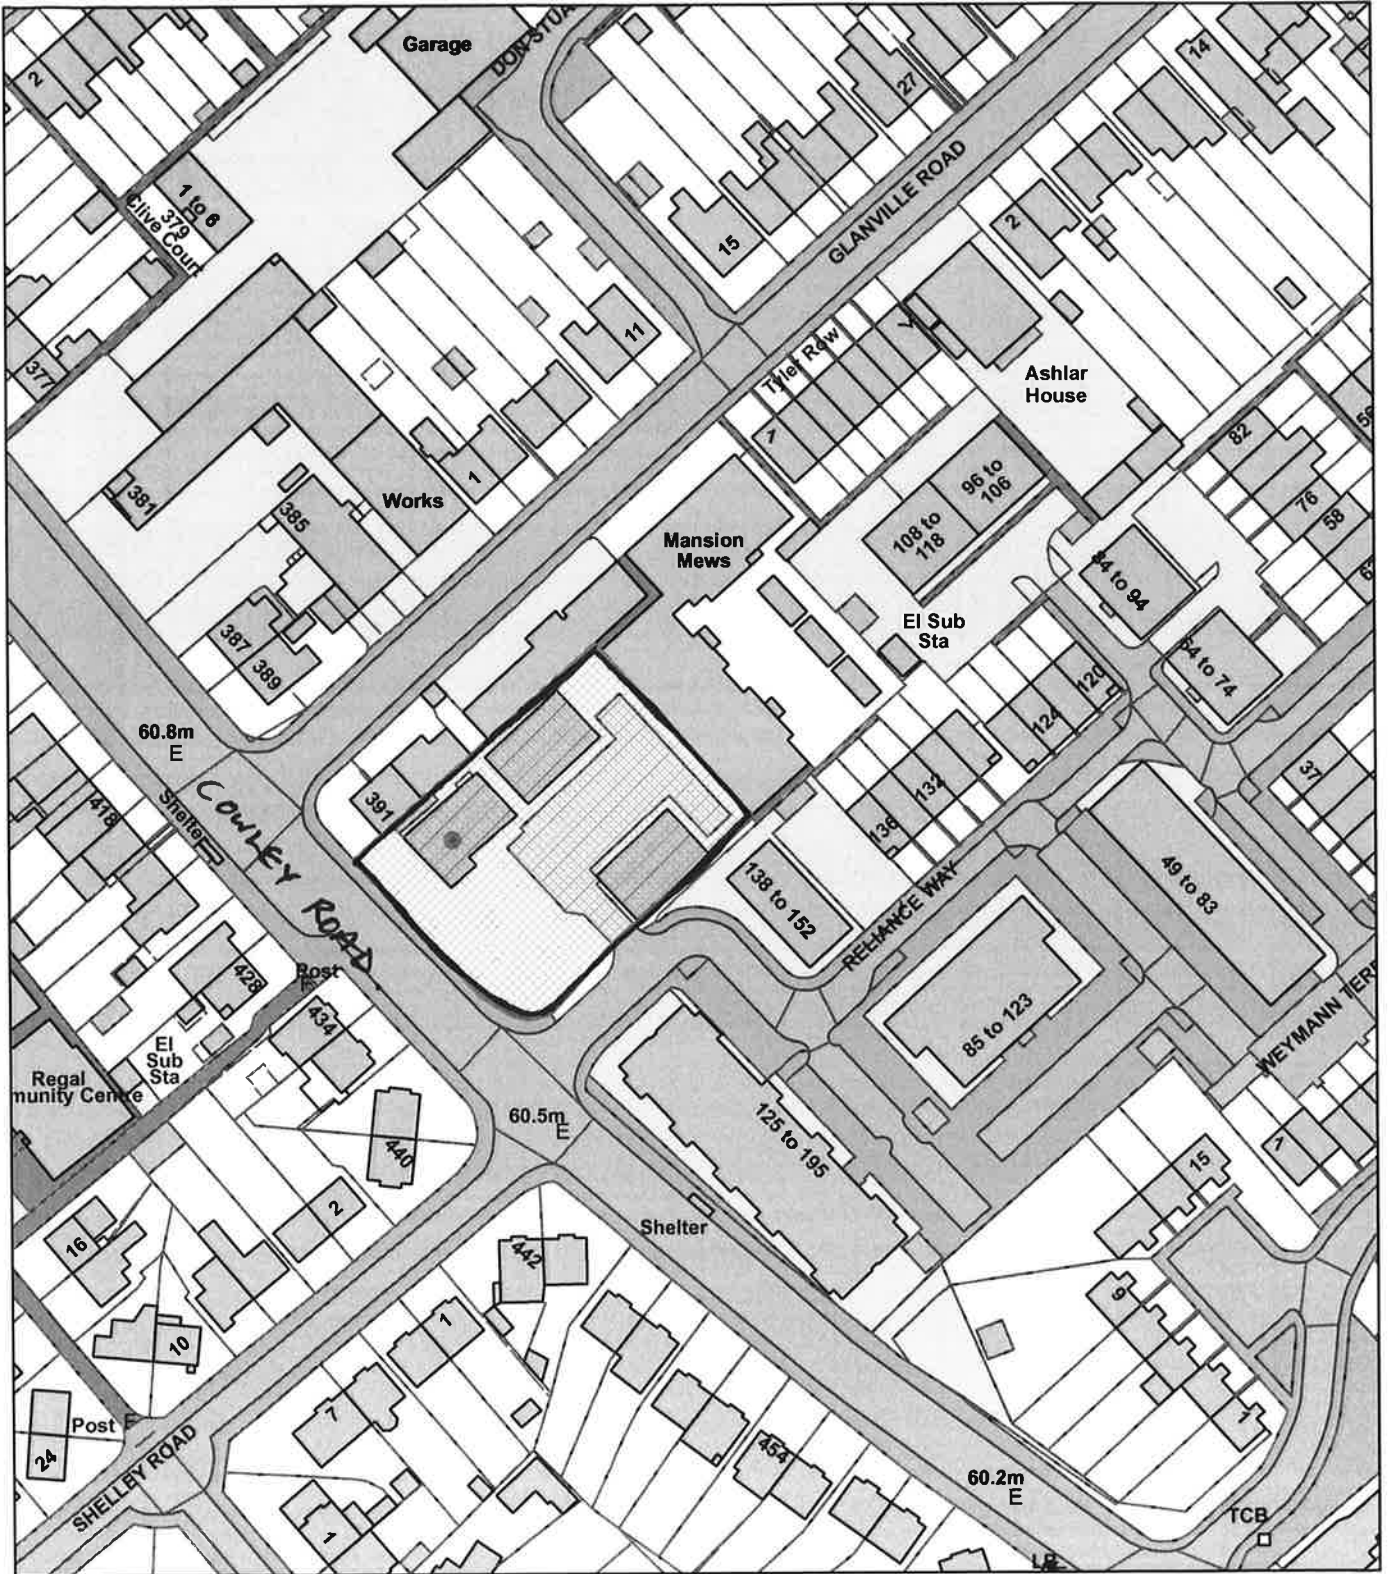

Appendix 1

Former Bus Depot

© Crown Copyright and database right 2015.
Ordnance Survey 100019348.

Cowley Road

Oxford City Council

Scale: 1:1,250 (printed to A4)

This page is intentionally left blank